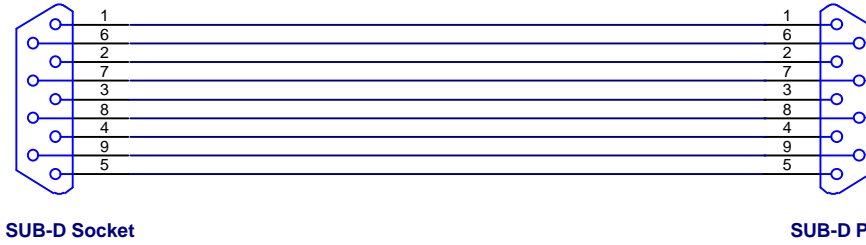

IC-SWL Switchbox

to the ICOM CI-V Interface, CT17 or standard RS-232C connector

IC-SWL Switchbox on ICOM CI-V Interface CT-17 or standard connector

Cable substitute only for ICOM-Radios

| | | |
|--|---|-----------------|
|  CABLE- AND JUNCTIONS Service WORKFILE: CABIC02 | | date: |
| | | 20.11.98 |
| Switchmodul: | receiver type: ICOM Receiver Substitute | |
| IC-SWL | All ICOM Radios | |
| Intern Info: for RadioCom | | |