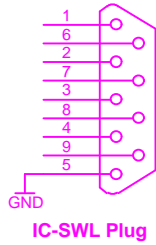

IC-SWL Switchbox

to the ICOM CI-V Interface, CT17 or standard RS-232C connector

IC-SWL Switchbox on ICOM CI-V Interface CT-17 or standard connector

Cable substitute only for ICOM-Radios

| | | |
|--|---|-----------------|
|  CABLE- AND JUNCTIONS Service WORKFILE: CABIC02 | | date: |
| | | 20.11.98 |
| Switchmodul: | receiver type: ICOM Receiver Substitute | |
| IC-SWL | All ICOM Radios | |
| Intern Info: for RadioCom | | |